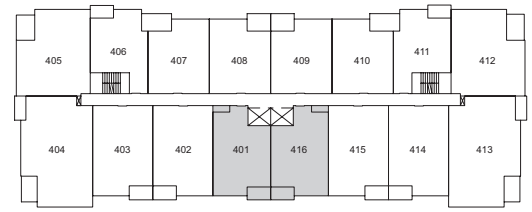

origin

Loft LA2

2 Bedrooms + 2 Baths + 2 Decks, 1,058 s.f.

Main

Loft