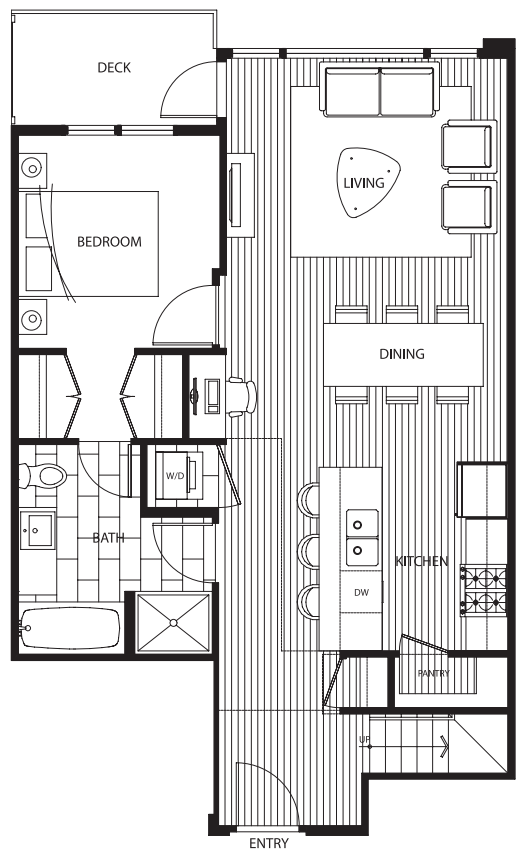

origin

Loft LA2

2 Bedrooms + 2 Baths + 2 Decks, 1,058 s.f.

Main

Loft