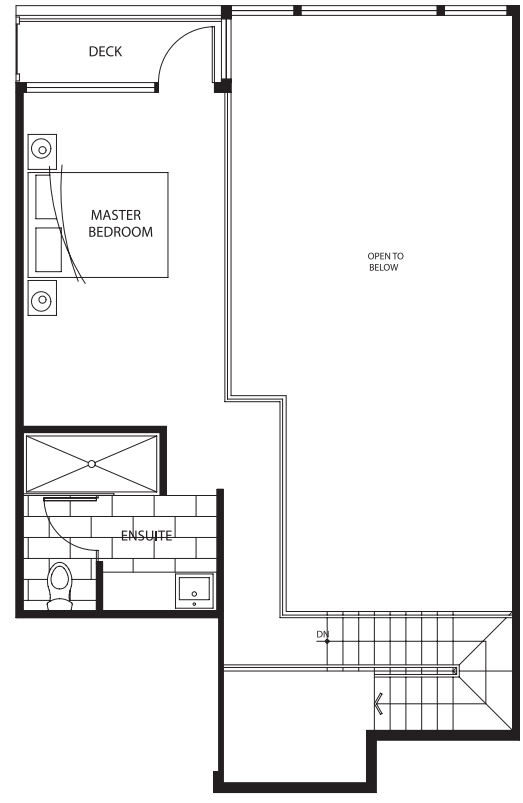

origin

Loft LA2

2 Bedrooms + 2 Baths + 2 Decks, 1,058 s.f.

Main

Loft