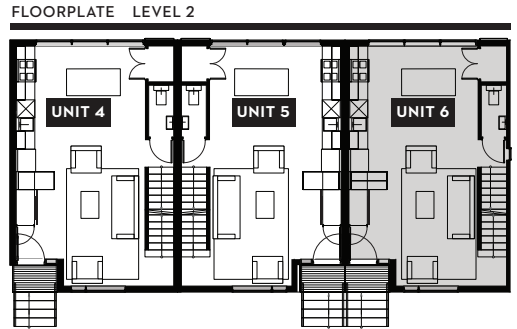

CRAWFORD ROW

STRATHCONA

UNIT 6 LEVELS 1&2 / 4 1,133 Sq Ft (total)

CRAWFORD ROW

STRATHCONA

UNIT 6 LEVELS 3&4 / 4 1,133 Sq Ft (total)

LEVEL 3

LEVEL 4

FLOORPLATE LEVEL 3

FLOORPLATE LEVEL 4