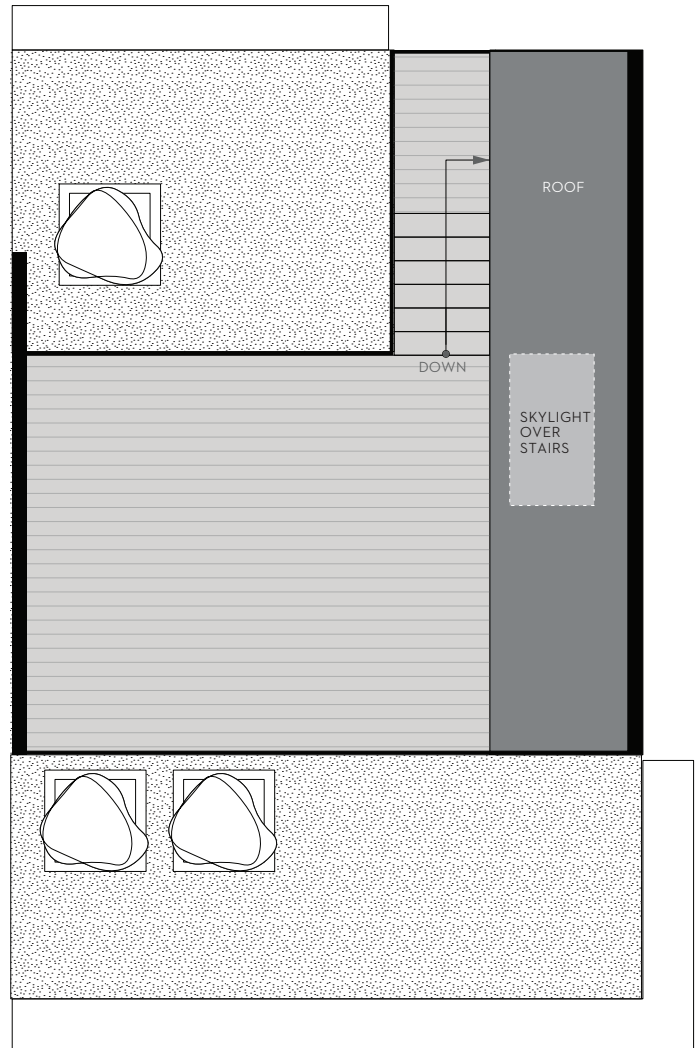

CRAWFORD ROW

STRATHCONA

UNIT 6 LEVELS 1&2 / 4 1,133 Sq Ft (total)

CRAWFORD ROW

STRATHCONA

UNIT 6 LEVELS 3&4 / 4 1,133 Sq Ft (total)

LEVEL 3

LEVEL 4

FLOORPLATE LEVEL 3

FLOORPLATE LEVEL 4