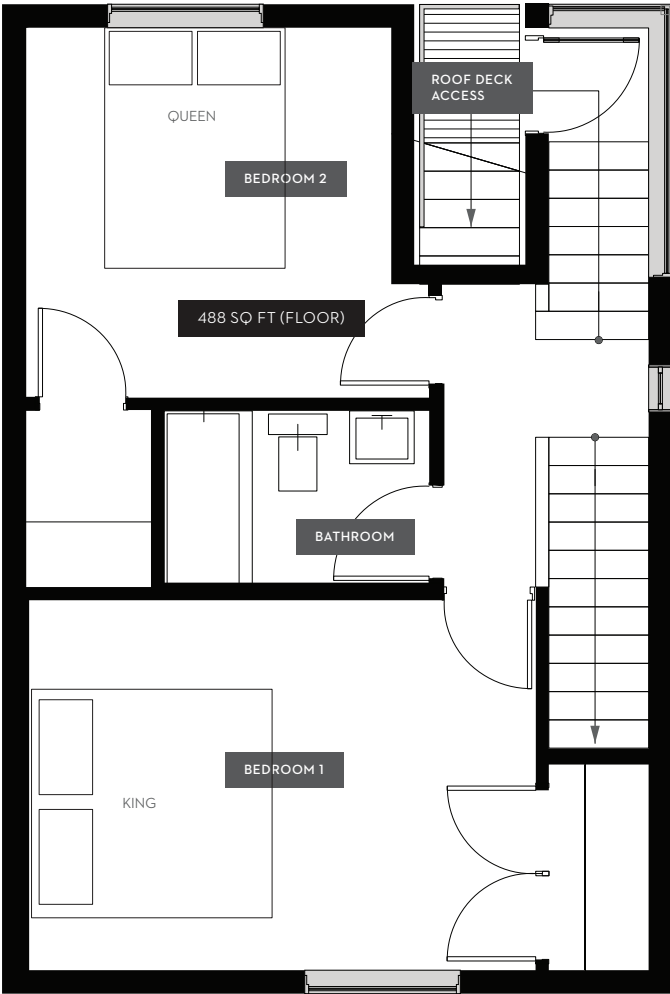

CRAWFORD ROW

STRATHCONA

UNIT 6 LEVELS 1&2 / 4 1,133 Sq Ft (total)

CRAWFORD ROW

STRATHCONA

UNIT 6 LEVELS 3&4 / 4 1,133 Sq Ft (total)

LEVEL 3

LEVEL 4

FLOORPLATE LEVEL 3

FLOORPLATE LEVEL 4