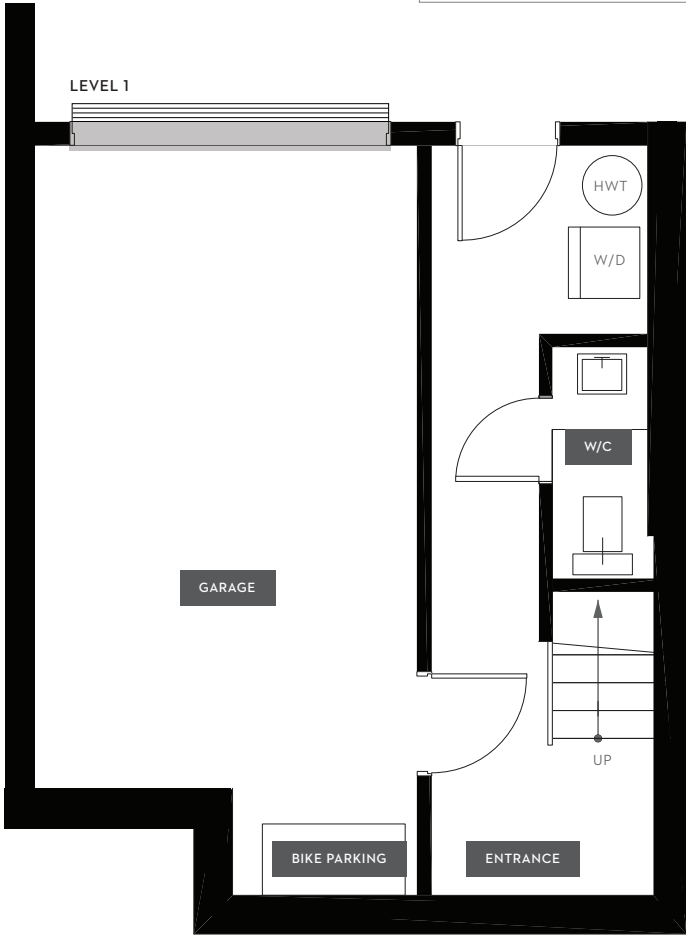

CRAWFORD ROW

STRATHCONA

UNIT 6 LEVELS 1&2 / 4 1,133 Sq Ft (total)

CRAWFORD ROW

STRATHCONA

UNIT 6 LEVELS 3&4 / 4 1,133 Sq Ft (total)

LEVEL 3

LEVEL 4

FLOORPLATE LEVEL 3

FLOORPLATE LEVEL 4