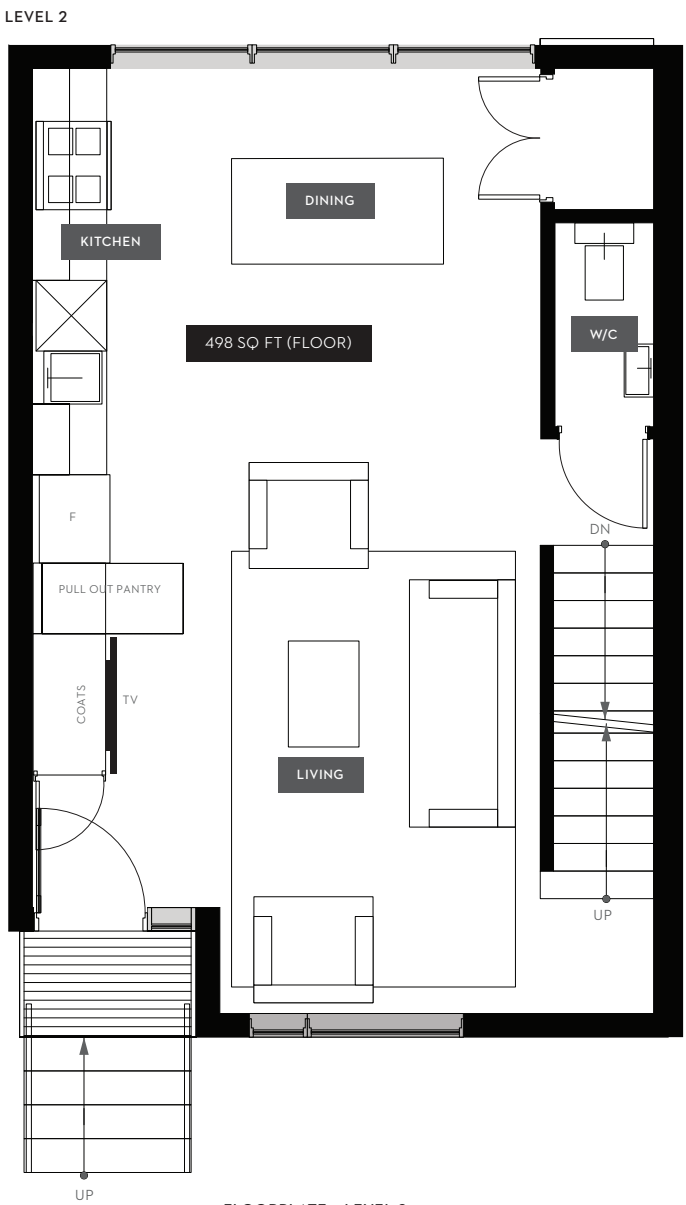

CRAWFORD ROW

STRATHCONA

UNIT 6 LEVELS 1&2 / 4 1,133 Sq Ft (total)

CRAWFORD ROW

STRATHCONA

UNIT 6 LEVELS 3&4 / 4 1,133 Sq Ft (total)

LEVEL 3

LEVEL 4

FLOORPLATE LEVEL 3

FLOORPLATE LEVEL 4