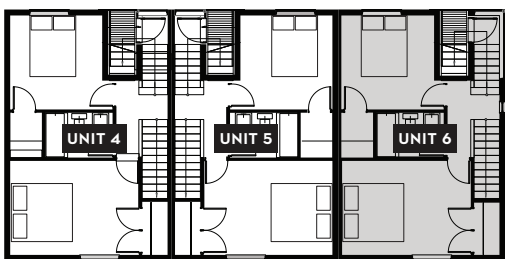

CRAWFORD ROW

STRATHCONA

UNIT 6 LEVELS 1&2 / 4 1,133 Sq Ft (total)

CRAWFORD ROW

STRATHCONA

UNIT 6 LEVELS 3&4 / 4 1,133 Sq Ft (total)

LEVEL 3

LEVEL 4

FLOORPLATE LEVEL 3

FLOORPLATE LEVEL 4