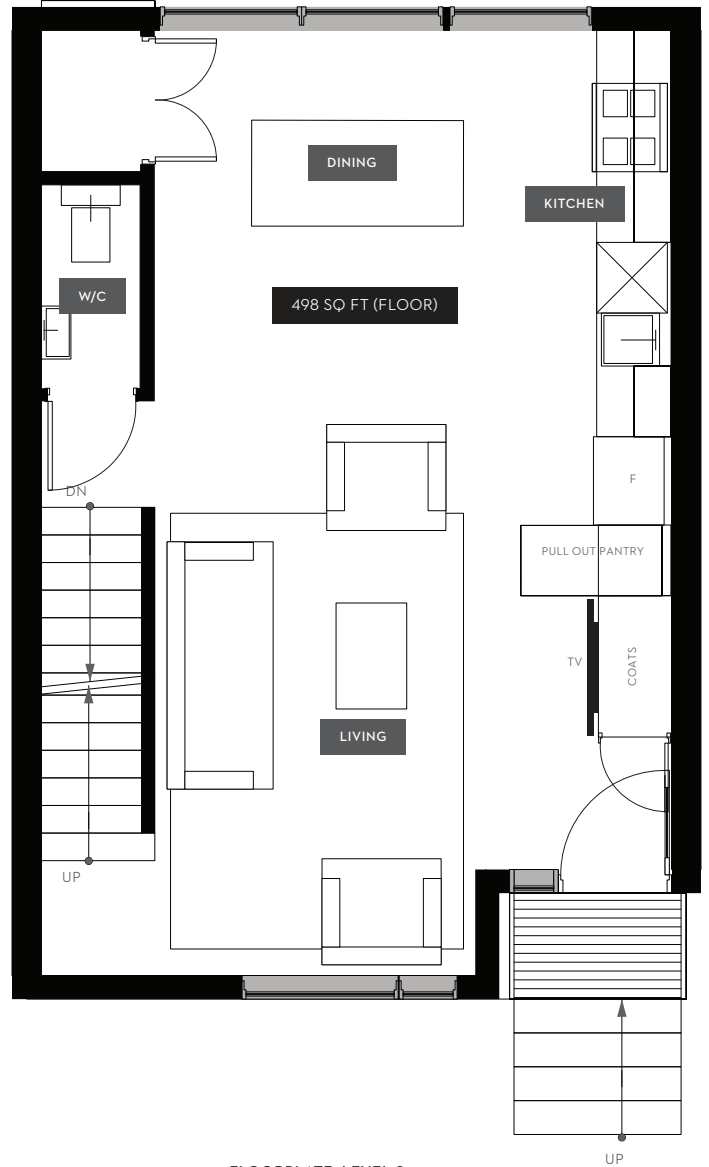

CRAWFORD ROW

STRATHCONA

UNIT 5 LEVELS 1&2 / 4 1,149 Sq Ft (total)

LEVEL 1

LEVEL 2

FLOORPLATE LEVEL 1

FLOORPLATE LEVEL 2

CRAWFORD ROW

STRATHCONA

UNIT 5 LEVELS 3&4 / 4 1,149 Sq Ft (total)

LEVEL 3

LEVEL 4

FLOORPLATE LEVEL 3

FLOORPLATE LEVEL 4