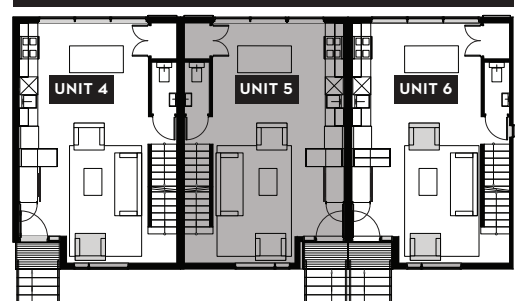

CRAWFORD ROW

STRATHCONA

UNIT 5 LEVELS 1&2 / 4 1,149 Sq Ft (total)

LEVEL 1

LEVEL 2

FLOORPLATE LEVEL 1

FLOORPLATE LEVEL 2

CRAWFORD ROW

STRATHCONA

UNIT 5 LEVELS 3&4 / 4 1,149 Sq Ft (total)

LEVEL 3

LEVEL 4

FLOORPLATE LEVEL 3

FLOORPLATE LEVEL 4