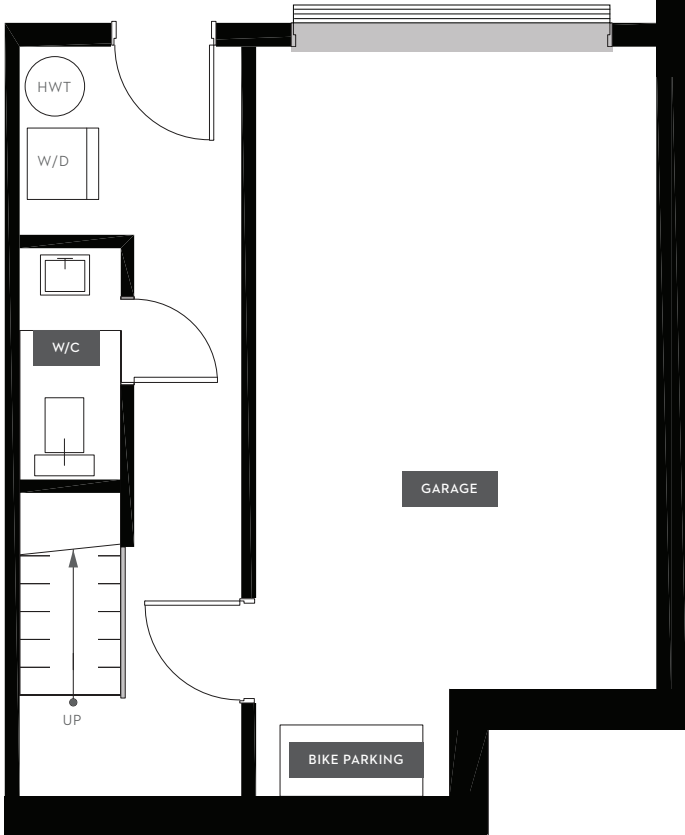

CRAWFORD ROW

STRATHCONA

UNIT 5 LEVELS 1&2 / 4 1,149 Sq Ft (total)

LEVEL 1

LEVEL 2

FLOORPLATE LEVEL 1

FLOORPLATE LEVEL 2

CRAWFORD ROW

STRATHCONA

UNIT 5 LEVELS 3&4 / 4 1,149 Sq Ft (total)

LEVEL 3

LEVEL 4

FLOORPLATE LEVEL 3

FLOORPLATE LEVEL 4