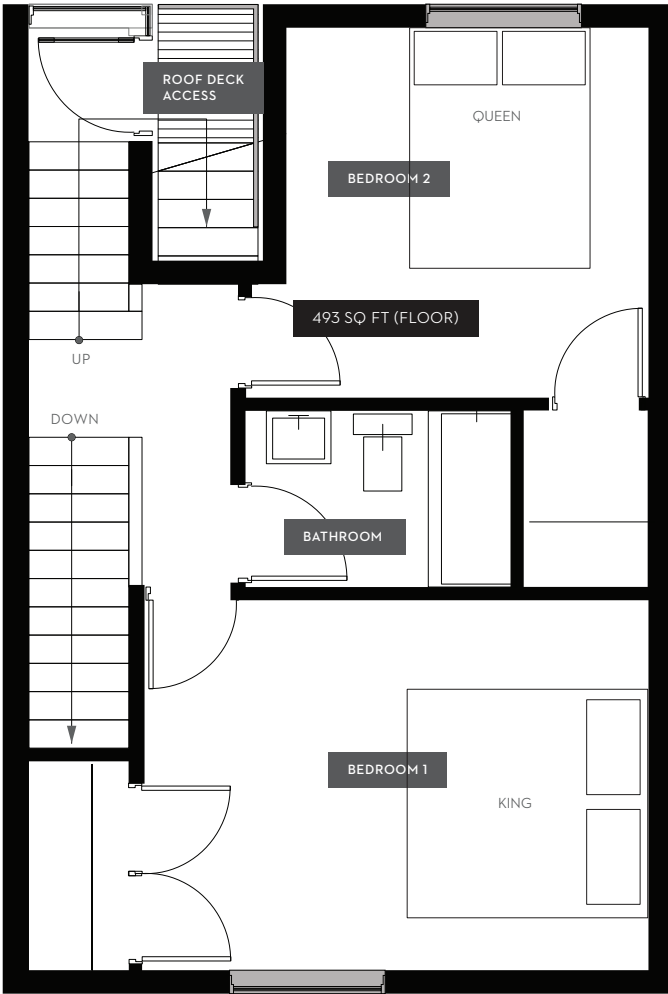

CRAWFORD ROW

STRATHCONA

UNIT 5 LEVELS 1&2 / 4 1,149 Sq Ft (total)

LEVEL 1

LEVEL 2

FLOORPLATE LEVEL 1

FLOORPLATE LEVEL 2

CRAWFORD ROW

STRATHCONA

UNIT 5 LEVELS 3&4 / 4 1,149 Sq Ft (total)

LEVEL 3

LEVEL 4

FLOORPLATE LEVEL 3

FLOORPLATE LEVEL 4