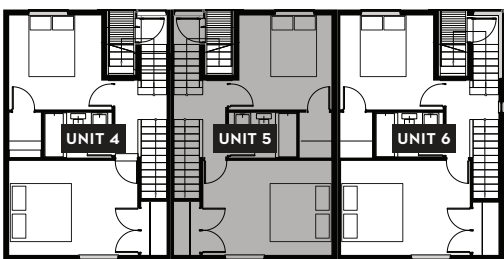

CRAWFORD ROW

STRATHCONA

UNIT 5 LEVELS 1&2 / 4 1,149 Sq Ft (total)

LEVEL 1

LEVEL 2

FLOORPLATE LEVEL 1

FLOORPLATE LEVEL 2

CRAWFORD ROW

STRATHCONA

UNIT 5 LEVELS 3&4 / 4 1,149 Sq Ft (total)

LEVEL 3

LEVEL 4

FLOORPLATE LEVEL 3

FLOORPLATE LEVEL 4