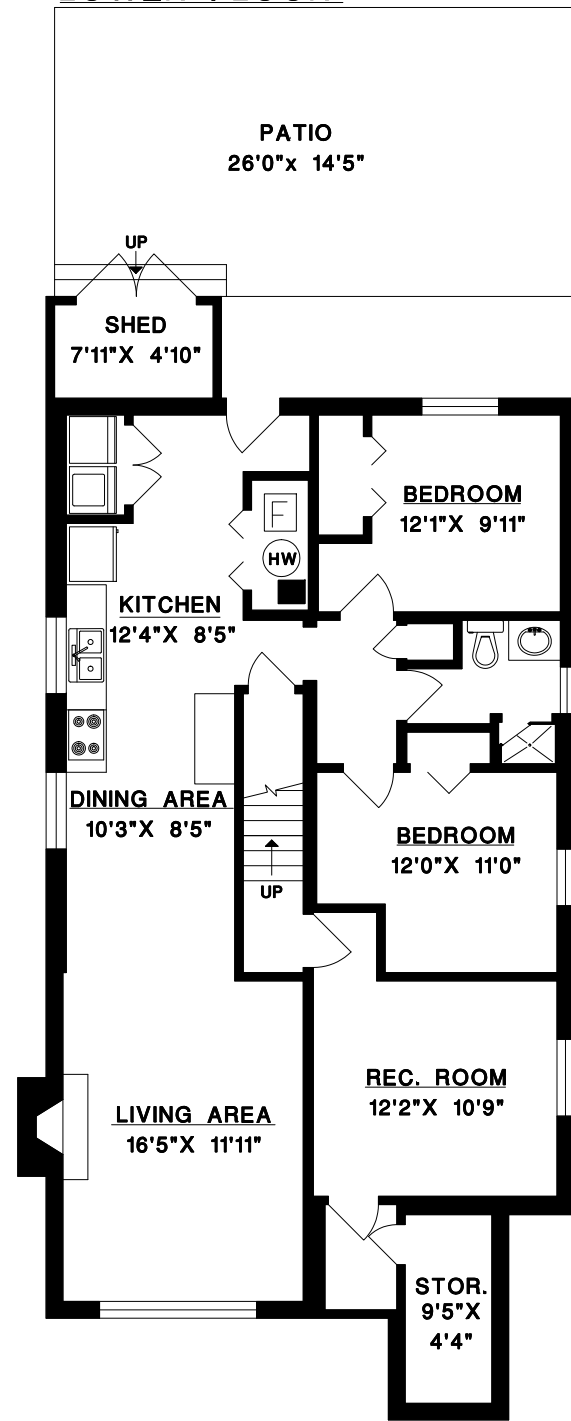

**CLIFF MYTTON**  
778-688-5494

**348 E. 47TH AVE.**  
**VANCOUVER, B.C.**

MAIN FLOOR	1225	SQ. FT.
*LOWER FLOOR	1223	SQ. FT.
<b>TOTAL</b>	<b>2448</b>	<b>SQ. FT.</b>

DECK	200	SQ. FT.
PORCH	26	SQ. FT.
PATIO	375	SQ. FT.
SHED	45	SQ. FT.

\*Includes unfinished areas.

**LOWER FLOOR**

**MAIN FLOOR**